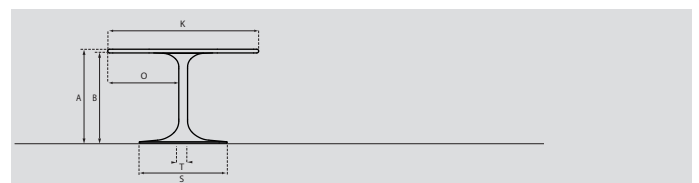

## Electrification

With the boat-shaped tables you can choose from various Netbox possibilities in the table top.  
 See options. 2 or 4x Netbox in the center of the top.  
 Including hole in table white or black.

## Delivery

If possible, tables are delivered assembled.

Clarion Medium boat-shaped

core	A	B	K	L	N	O	S	T
30mm	75cm	72cm	100cm	220cm	104,3cm	52cm	60cm	5,7cm
30mm	75cm	72cm	110cm	240cm	113,0cm	57cm	60cm	5,7cm
30mm	75cm	72cm	110cm	260cm	134cm	57cm	60cm	5,7cm
30mm	75cm	72cm	120cm	280cm	153cm	57cm	70cm	7,0cm
30mm	75cm	72cm	120cm	300cm	153cm	67cm	70cm	7,0cm

Clarion Medium oval

core	A	B	K	L	O	S	T
30mm	75cm	72cm	100cm	140cm	66,5cm	70cm	7,0cm
30mm	75cm	72cm	120cm	160cm	76cm	80cm	8,0cm

Clarion round

core	A	B	K	O	S	T	
30mm	75cm	72cm	120cm	57cm	70cm	7,0cm	
30mm	75cm	72cm	130cm	62cm	70cm	7,0cm	
30mm	75cm	72cm	140cm	67cm	80cm	8,0cm	
30mm	75cm	72cm	150cm	71cm	80cm	8,0cm	
30mm	75cm	72cm	160cm	76cm	80cm	8,0cm	
25mm	bistro	74cm	72,5cm	80cm	37,5cm	60cm	5,7cm
25mm	bistro	74cm	72,5cm	100cm	47,15cm	60cm	5,7cm
25mm	counter	90cm	87,5cm	100cm	46,5cm	70cm	7,0cm
25mm	bar	110cm	72cm	80cm	37,5cm	60cm	5,7cm