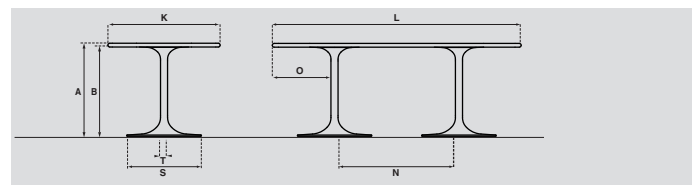

## Diameter disc and tube

Disc 60cm: tube 5,7cm  
 Disc 70cm: tube 7cm  
 Disc 80cm: tube 8cm  
 Disc 45cm: tube 4,5cm

## Electrification

With the boat-shaped tables you can choose from various Netbox possibilities in the table top.  
 See options. 2 or 4x Netbox in the center of the top.  
 Including hole in table white or black.

## Delivery

If possible, tables are delivered assembled.

Clarion Medium boat-shaped

core	A	B	K	L	N	O	S	T
30mm	75cm	72cm	100cm	220cm	104,3cm	52cm	60cm	5,7cm
30mm	75cm	72cm	110cm	240cm	113,0cm	57cm	60cm	5,7cm
30mm	75cm	72cm	110cm	260cm	134cm	57cm	60cm	5,7cm
30mm	75cm	72cm	120cm	280cm	153cm	57cm	70cm	7,0cm
30mm	75cm	72cm	120cm	300cm	153cm	67cm	70cm	7,0cm