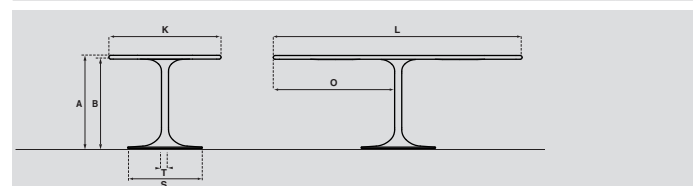

## Diameter disc and tube

Disc 60cm: tube 5,7cm  
 Disc 70cm: tube 7cm  
 Disc 80cm: tube 8cm  
 Disc 45cm: tube 4,5cm

## Electrification

With the boat-shaped tables you can choose from various Netbox possibilities in the table top.  
 See options. 2 or 4x Netbox in the center of the top.  
 Including hole in table white or black.

## Delivery

If possible, tables are delivered assembled.

Clarion Medium boat-shaped

core	A	B	K	L	N	O	S	T
30mm	75cm	72cm	100cm	220cm	104,3cm	52cm	60cm	5,7cm
30mm	75cm	72cm	110cm	240cm	113,0cm	57cm	60cm	5,7cm
30mm	75cm	72cm	110cm	260cm	134cm	57cm	60cm	5,7cm
30mm	75cm	72cm	120cm	280cm	153cm	57cm	70cm	7,0cm
30mm	75cm	72cm	120cm	300cm	153cm	67cm	70cm	7,0cm